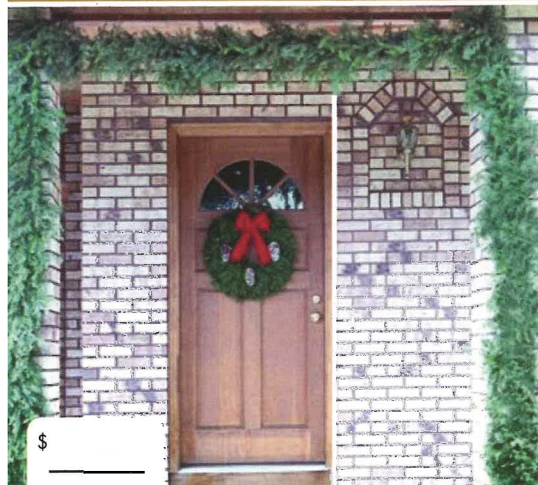

Add Dazzling Accent Lights to any wreath or spray for only \$3.75

\$28

MATCHING CRANBERRY SPLASH SPRAY
See Page 4

CRANBERRY SPLASH CHRISTMAS WREATH

This elegant Balsam Fir Wreath is festively decorated with a fabulous fabric bow with wired edges and is backed with a glitter gold faux cedar branch. The Ponderosa pine cones which are accented with gold jingle bells are backed with sprigs of faux cranberry which add a truly merry look to this Christmas Wreath.

\$ 18

\$ 22

\$ 23

CLASSIC SPRAY

The combination of mixed evergreens of the Classic Spray are accented with a generous gold backed red velveteen bow which has wonderfully long tails. The white tipped & glittered pine cones are highlighted with festive red jingle bells which match the red bow. Either used by itself as a unique door decoration, or in concert with the Classic Wreath, the Classic Door Spray is appreciated by all.

VICTORIAN SPRAY

This unique Holiday decoration is handcrafted using a combination of Balsam Fir, Cedar and Pine, and is decorated with the same elements as the Victorian Wreath. This Spray is often used in concert with the Victorian Wreath to create a matching Holiday theme for the home or can also be used by itself.

CRANBERRY SPLASH SPRAY

Using natural mixed evergreen boughs, the Cranberry Splash Spray is trimmed with the same elements as the Cranberry Splash Wreath. While the Spray may be used by itself, it is often seen gracing either side of a home's garage or entryway pillars with the Wreath gracing the entryway door to the home.